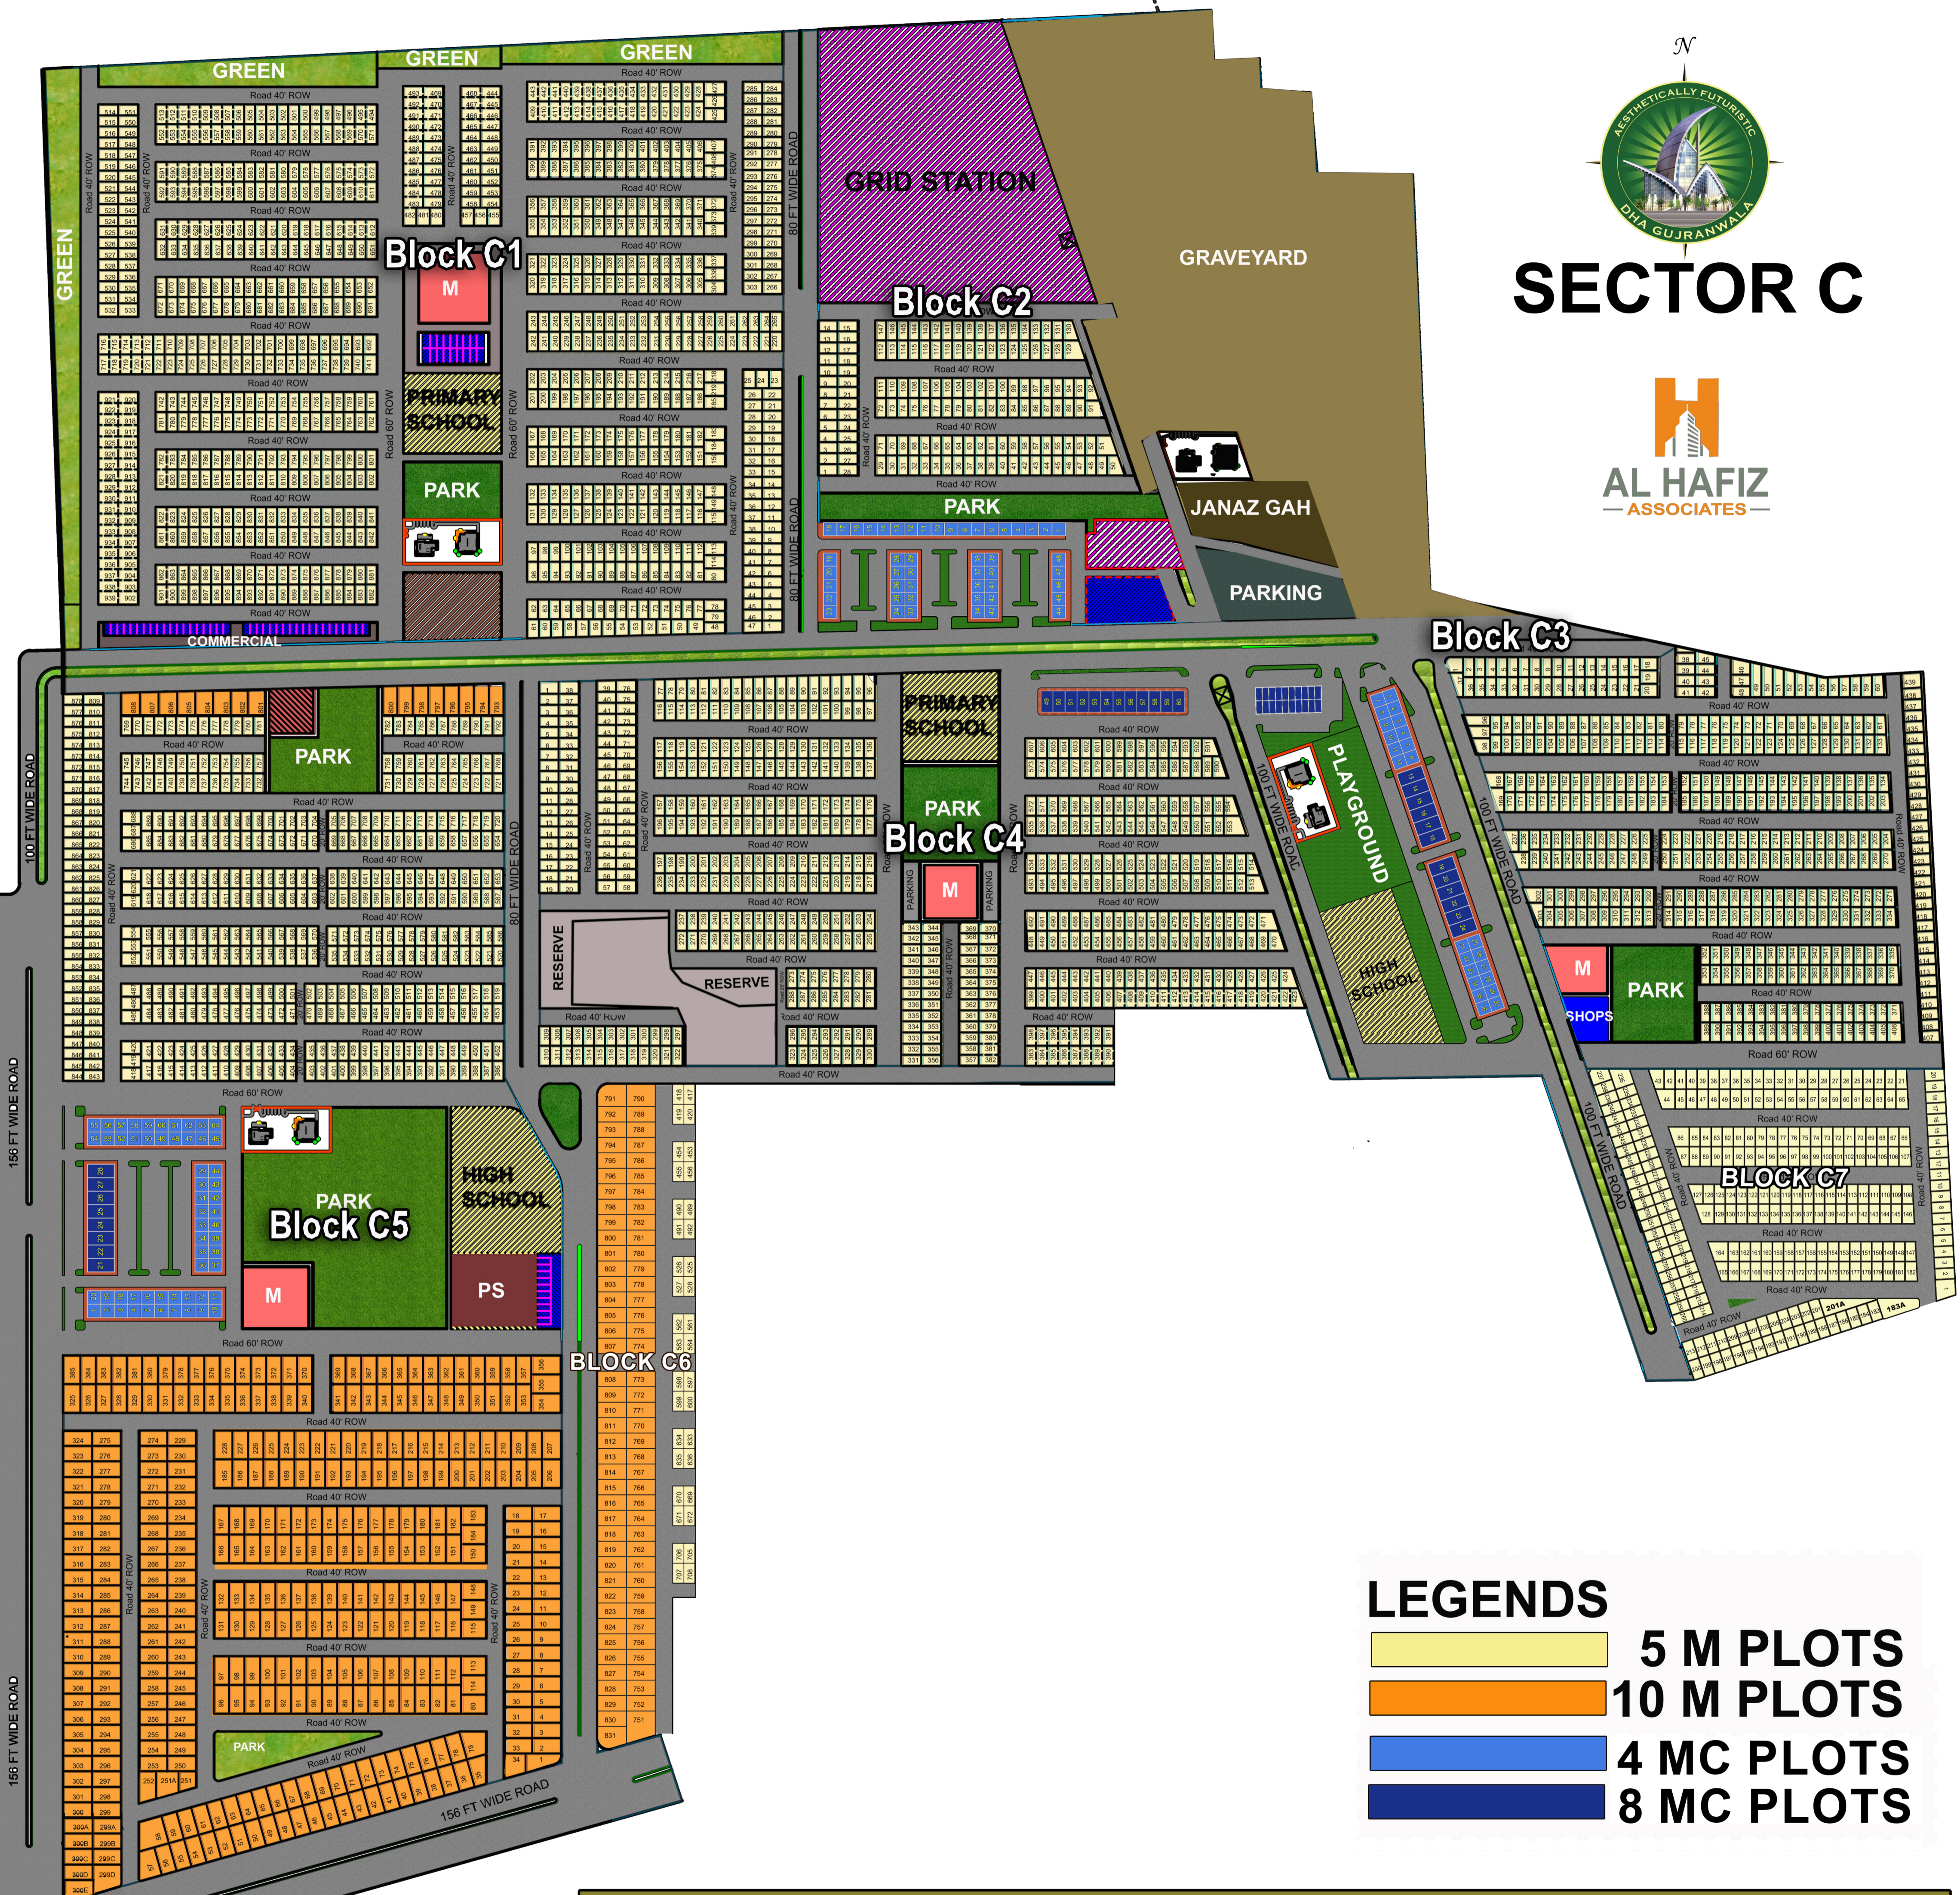

SECTOR C

LEGENDS

- 5 M PLOTS
- 10 M PLOTS
- 4 MC PLOTS
- 8 MC PLOTS

Note: This is a provisional map & DHA Gujranwala reserve the right to change / alter the sector layout due to any technical reason or ground variation