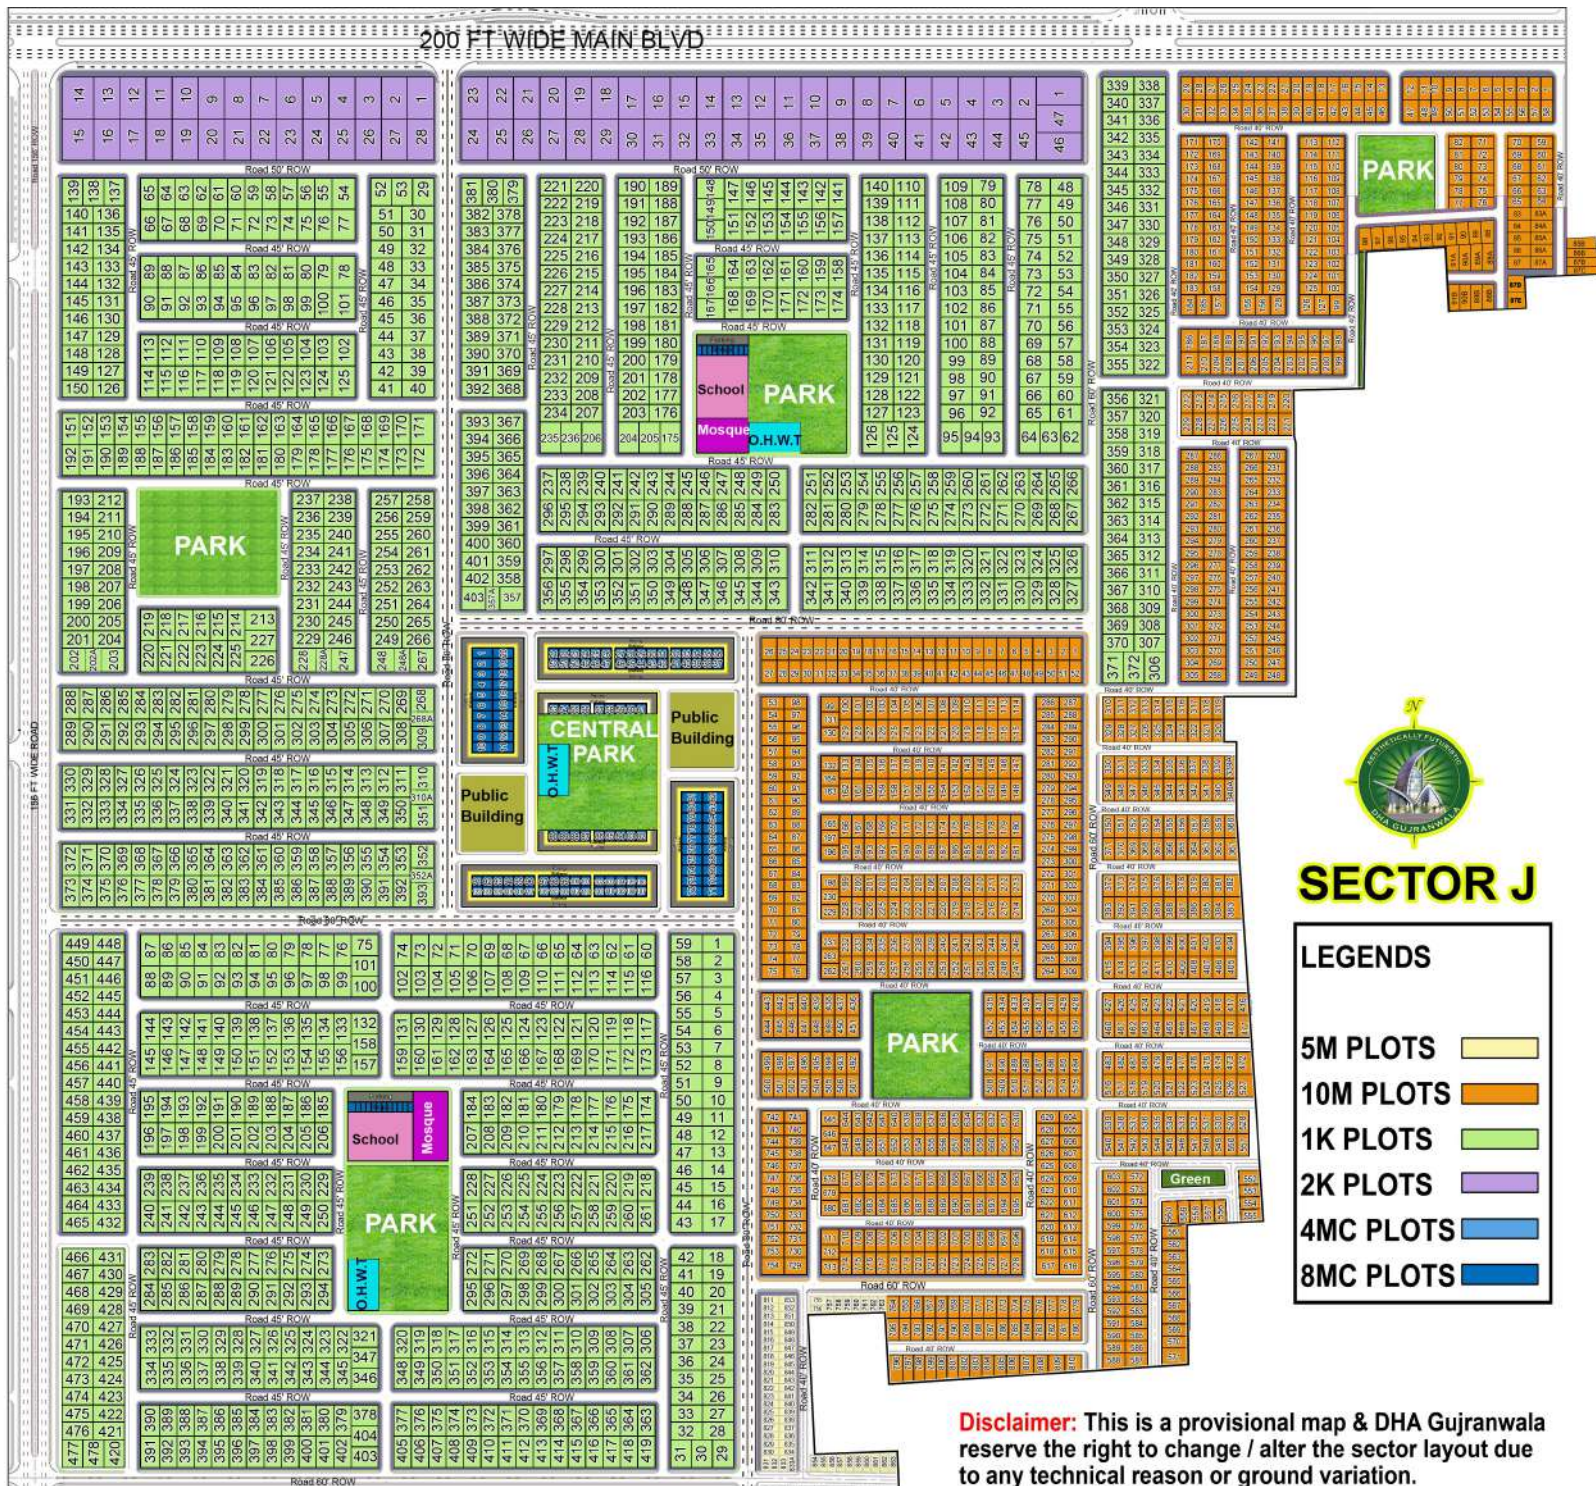

200 FT WIDE MAIN BLVD

SECTOR J

- LEGENDS**
- 5M PLOTS
 - 10M PLOTS
 - 1K PLOTS
 - 2K PLOTS
 - 4MC PLOTS
 - 8MC PLOTS

Disclaimer: This is a provisional map & DHA Gujranwala reserve the right to change / alter the sector layout due to any technical reason or ground variation.