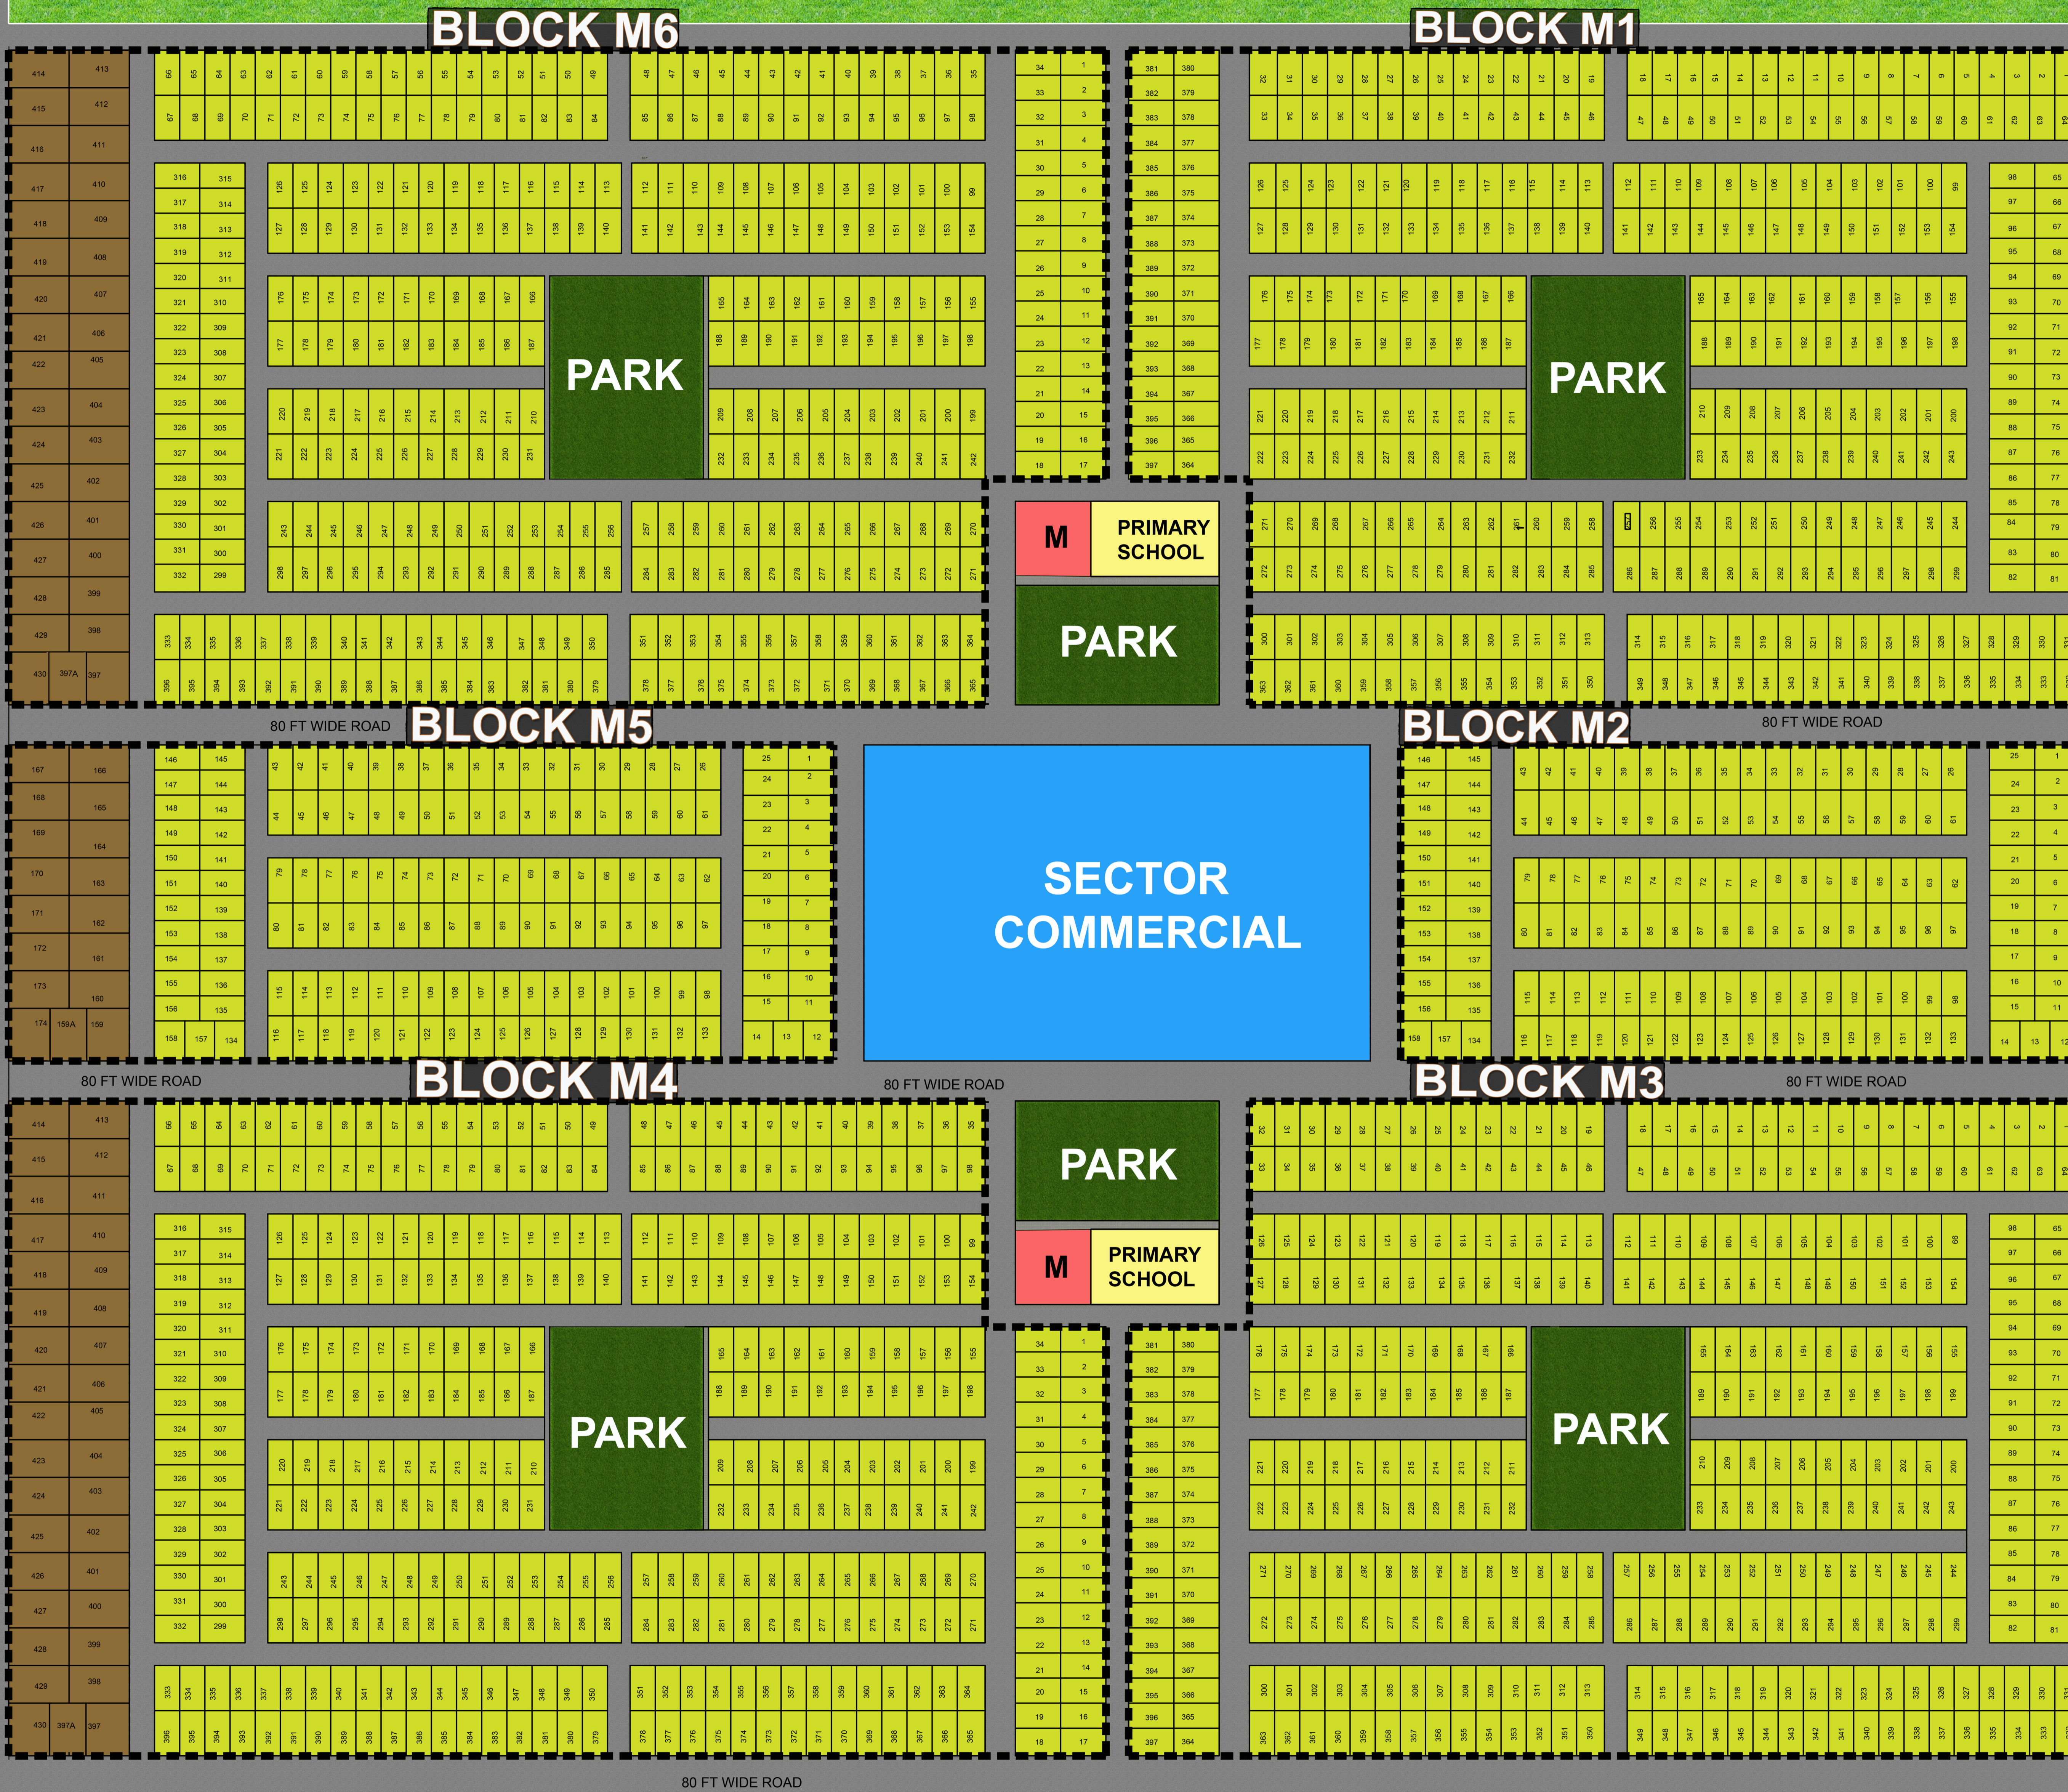

DHA RESERVES

SECTOR M

LEGENDS

- 1 K PLOTS
- 2 K PLOTS

Note: This is a provisional map & DHA Gujranwala reserve the right to change / alter the sector layout due to any technical reason or ground variation